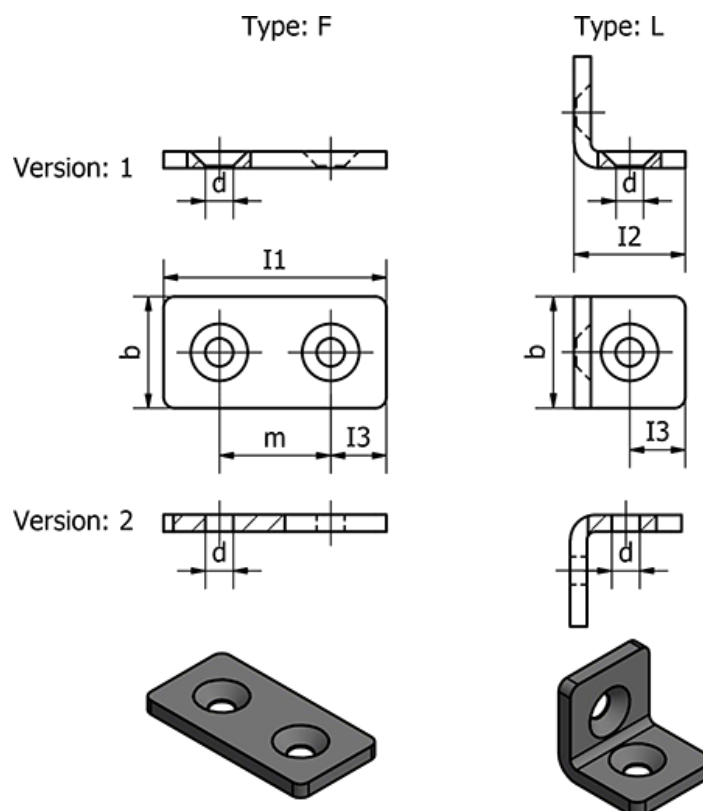

Article number: 209673060F2SR

Description: E+G Angle pieces/Shackels - GN 967-30-60-F-2-SR

Measures

| | |
|------------|-------|
| b | = 30 |
| d | = 6.3 |
| I1 | = 60 |
| I2 | = - |
| I3 | = 15 |
| m | = 30 |
| s | = 4 |
| Weight (g) | = 54 |